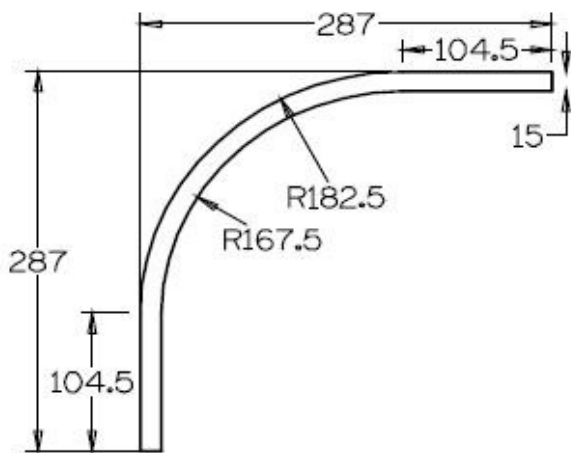

Below 250mm high will have drawer front design and grain horizontal as standard!

| mm | 296 | 396 | 446 | 496 | 546 | 596 | 696 | 796 | 896 | 996 |
|-----|-------|-------|-------|-------|-------|-------|-------|-------|-------|-------|
| 227 | 15.04 | 16.88 | 17.78 | 18.72 | 19.64 | 20.56 | 23.32 | 26.07 | 28.84 | 31.62 |
| 215 | 14.75 | 16.58 | 17.50 | 18.42 | 19.34 | 20.26 | 23.05 | 25.80 | 28.56 | 31.32 |
| 204 | 14.75 | 16.58 | 17.50 | 18.42 | 19.34 | 20.26 | 23.05 | 25.80 | 28.56 | 31.32 |
| 175 | 12.45 | 14.29 | 15.21 | 16.13 | 17.06 | 17.97 | 20.73 | 23.51 | 26.27 | 29.03 |
| 152 | 12.45 | 14.29 | 15.21 | 16.13 | 17.06 | 17.97 | 20.73 | 23.51 | 26.27 | 29.03 |
| 140 | 11.52 | 12.45 | 12.88 | 13.37 | 13.82 | 14.29 | 16.58 | 17.97 | 19.34 | 20.73 |
| 115 | 8.42 | 11.52 | 11.98 | 12.45 | 12.88 | 13.37 | - | - | - | - |

Curved Plinths

Available in all colours.

Designed to fit under carcass set back approx 50mm

Curved Pelmets

Available in all colours.

Designed to compliment our modern pelmet with a white reverse/underside

Dimension for Curved door