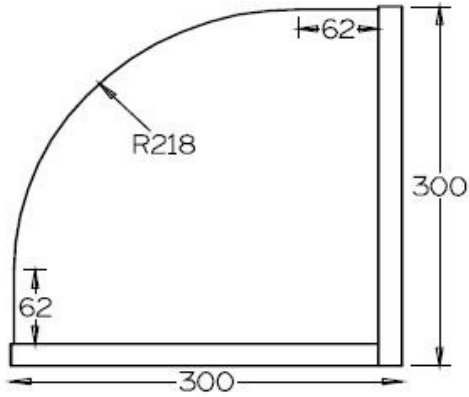

Dimension for Curved door

Quadrant carcass

Available in all colours.

Comes flat packed (2 sides, top, bottom and middle shelf)

Supplied without any fixings!