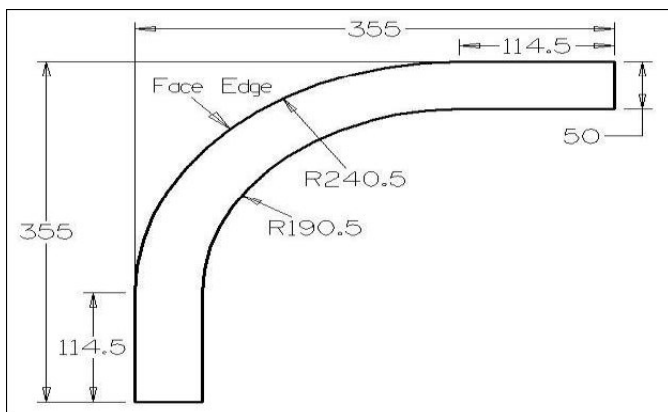

Curved Plinths

Available in all colours.

Designed to fit under carcass set back approx 50mm

Curved Pelmets

Available in all colours.

Designed to compliment our modern pelmet with a white reverse/underside

Dimension for Curved door