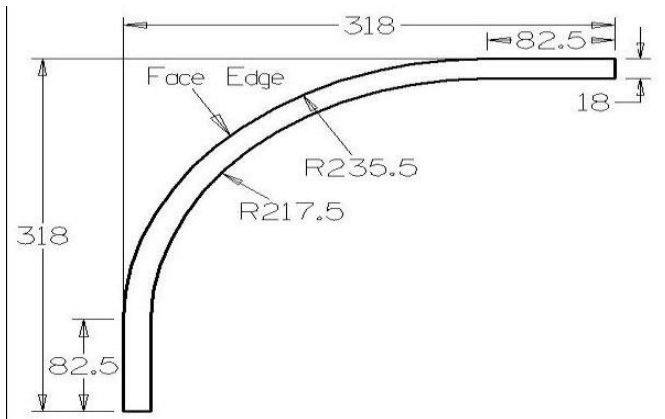

Dimension for Curved door

Curved Doors

Available in all styles excluding Vienna and Millennium.

Available in all colours.

Doors will be white on the reverse side.