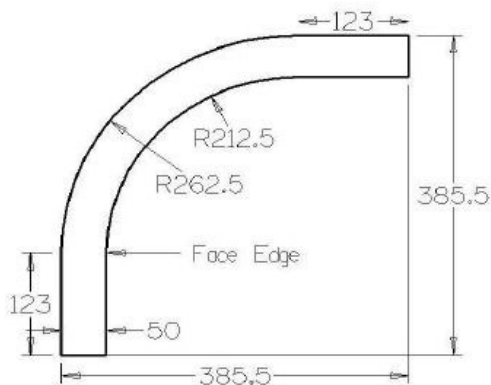

Internal curved Pelnets

Available in all colours.

Designed to compliment our modern pelmet with a white reverse/underside