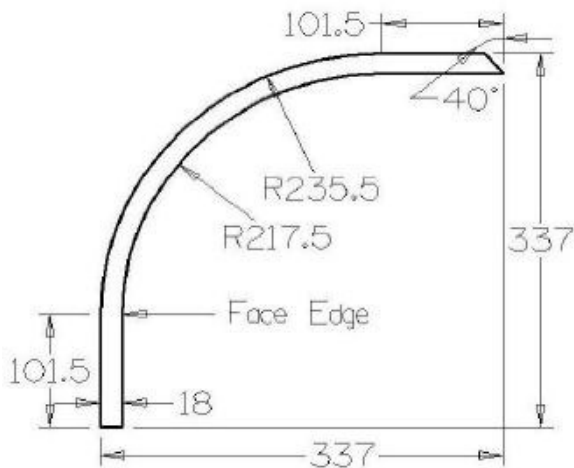

Internal curved doors

Available in all colours.

Available in Premier and shaker design only.

Doors will be white on reverse.

Internal tall shaker doors need to be specified left or right due to chamfered edge on handle side of door.